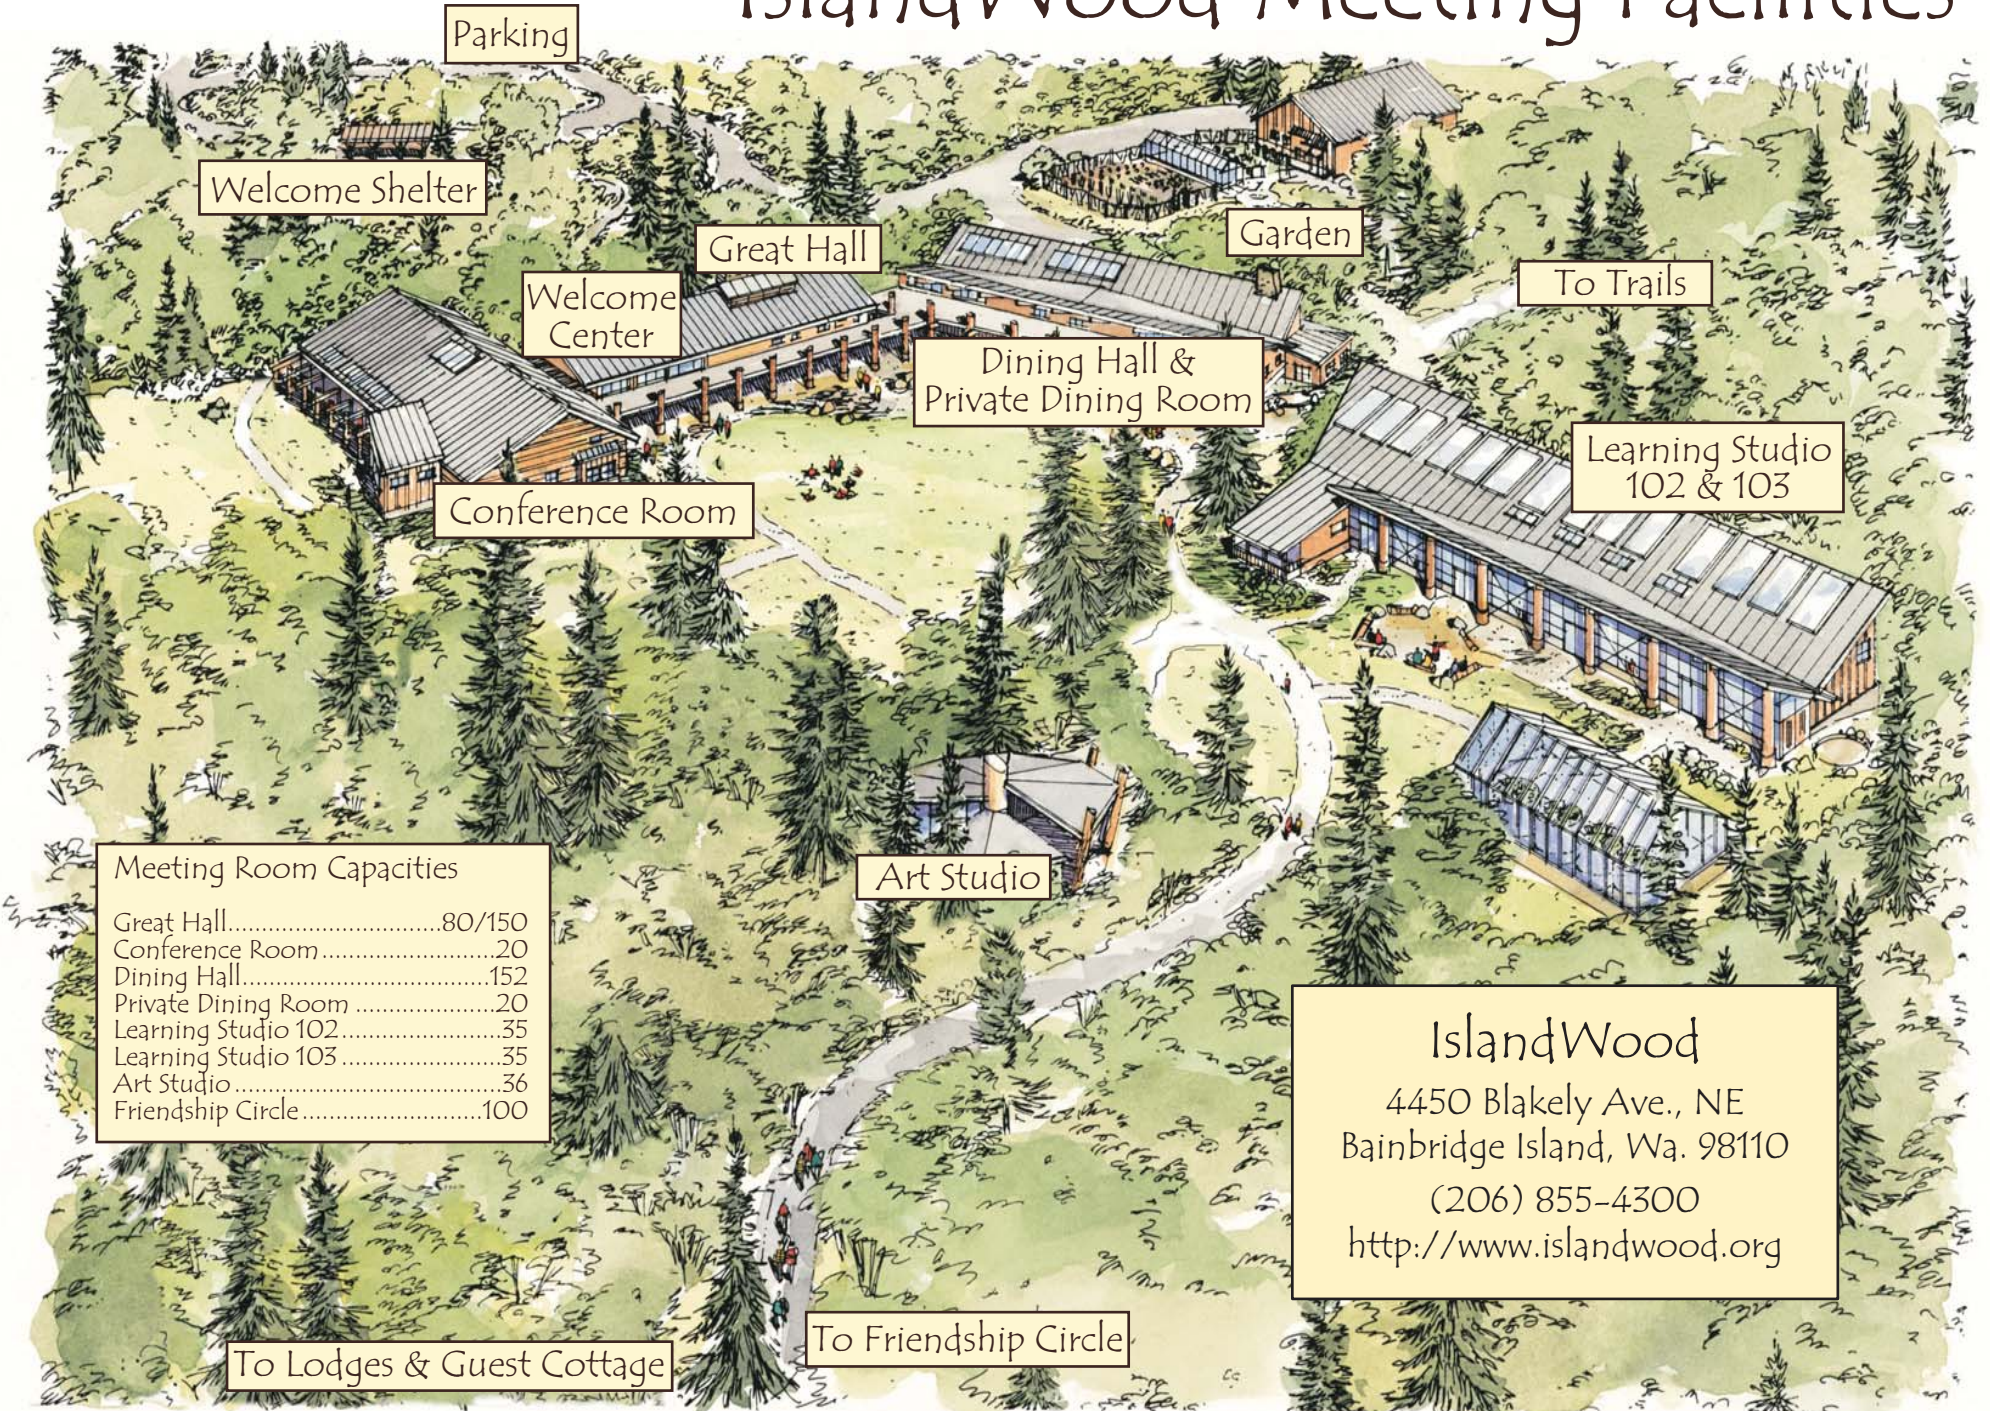

IslandWood Meeting Facilities

Meeting Room Capacities

Great Hall.....	80/150
Conference Room.....	20
Dining Hall.....	152
Private Dining Room.....	20
Learning Studio 102.....	35
Learning Studio 103.....	35
Art Studio.....	36
Friendship Circle.....	100

IslandWood
4450 Blakely Ave., NE
Bainbridge Island, Wa. 98110
(206) 855-4300
<http://www.islandwood.org>